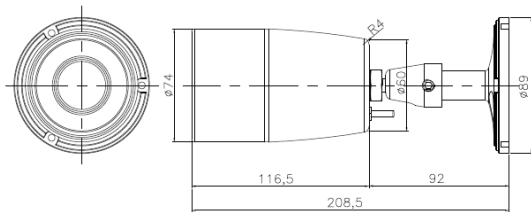

Dimensions

Product Summary

- Full HD Marine Camera
- 1/2.8" SONY Progressive scan CMOS
- 2MP@30fps(1920x1080p)
- Adopted 2.8~12mm Megapixel Motorized Zoom Lens
- Special aluminum housing and coating for corrosion proof
- HD-Analogue Video output
- Supports D-WDR, Defog, 2D/3D DNR, Slow Shutter control (Sens-Up)
- Privacy Masking up to 4 areas
- Dynamic Motion Detection (4separable areas, Up to 1280 blocks)
- Supports 16 Languages
- 20M IR Beam Distance
- 12VDC

Major Specifications

* OSD Menu is subject to change without prior notice

Model Name		SVTN-M3153R (Marine)
Camera	Image sensor	2MP 1/2.8" Progressive scan SONY CMOS Sensor
	H.Resolution	1100TV Lines
	Effective nr. of pixels	1984(H) x 1105(V) 2.19Megapixel
	S/N ratio	More than 52dB (AGC OFF / Weight ON)
	Shutter speed	AUTO / MANUAL (1/30 ~ 1/50,000 NTSC, 1/25 ~ 1/50,000 PAL)
	Min. Illumination	0.1Lux
	IR distance	20M
	Day & Night	AUTO / COLOR / BLACK & WHITE / EXT
OSD	Lens	Focal length : 2.8~12mm Motorized zoom focus lens AOV : 71.1°~6.7°(D)/ 64.2°~5.9°(H)/ 37.5°~3.3°(V)
	PRIVACY MASK	ON/OFF (4 zone)
	MOTION Detection	ON/OFF (4 zone)
	MIRROR	OFF / MIRROR / V-FLIP / MIRROR
	FREEZE	ON/OFF
	Min. Illumination	0.1Lux
	White Balance	AWB / ATW / AWC -->SET / INDOOR / OUTDOOR / Manual (2,000°K ~ 20,000°K)
	Shutter Speed	AUTO / MANUAL (1/30 ~ 1/50,000 NTSC, 1/25 ~ 1/50,000 PAL)
	Sens-up	AUTO / OFF (Selectable Limit x2 ~ x60)
	BLC	ON/OFF/HSBLC/D-WDR
	Gain Control	0 - 15 Level
	2D/3DNR	ON / OFF (0~100 Level)
	DAY / NIGHT	AUTO / COLOR / BLACK & WHITE / EXT
	SHARPNESS	0 ~ 10 (Level adjustable)
	D-WDR	ON/OFF(Level Control)
	Flickerless	AUTO/ON/OFF
	LENS Shading	ON / OFF
	DEFOG	ON / OFF
	Language	ENG / ARB / HEB / JPN / KOR / TUR / NED / POR / RUS / POL / SPA / ITA / FRA / GER / CHN2 / CHN1
	PRIVACY MASK	ON/OFF (4 zone)
Electrical	Power source	DC12V/1.5A
	Operating current	130mA(IR Off) 350mA(IR ON)
	Operating environments	-10°C~50°C Humidity 0%RH ~ 90%RH
	IP rating	IP 67 waterproof
	Dimension	74mm(Dia. Ø) x 116.5mm
	Net weight	900g