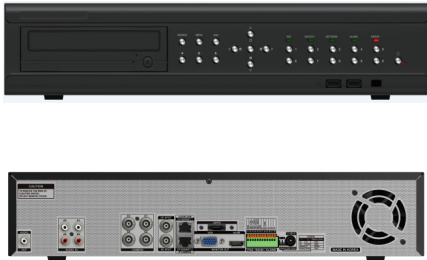

SVR-7004SM

Product Summary

- EX-SDI, HD_SDI, TVI, CVI, 960H, IP 7brid DVR
- RTSP dual recording
- P2P Service
- Transcoding Playback
- Push Notification
- Dual LAN Port
- UHD display & FHD Spot
- Two way audio

Major Specifications

Model Name		SVR-7004SM
Video	Input	4 BNC
	Input Resolution	8MP, 4MP, 3MP, 2MP, 960H
	Output	1 HDMI , 1 VGA , 2 BNC (1 HD , 1 SD)
	Output Resolution	4K, FHD, SXGA, XGA
Recording	Speed	15fps/ch(4MP), 30fps/ch(2MP)
	Resolution	8MP, 4MP, 3MP, 2MP, 960H
Audio	Input	4RCA
	Output	1 HDMI, 1 RCA
Interface	Senser In / Out	4 / 1 - NC / NO
	USB	2 x USB 2.0
	PTZ / Keyboard	2 x RS485 - Terminal Block
	ATM / POS	Ethernet POS
Network	Interface	2 x Ethernet 10/100/1G
	Compression	H.264. JPEG
	Speed	10fps(4MP), 20fps(2MP)
	Resolution	Max. 4MP
Storage	Primary / Enternal	3 HDD, 1 eSATA
System	OS	Embedded Linux (Built-in Flash Memory)
	Pre / Post-Alarm	5sec /5sec~5min
	Recording Mode	Continuous, Event, Schedule
	Data Search	Smart, Panorama, Calendar, Multi Day / Time, Event, Go to Time
	Backup Interface	USB, Network
	Backup Type	Video(RMS, AVI), Capture(JPEG), Log List, Setup Data
	Alarm Action	Buzzer, PIZ Preset, E-mail, Relay, Spot, Event Popup, Callback, FTP, Push
	User	15 Users (Admin, User1 ~ User14)
	Network Viewer	Netus, VMS, Web Viewer, Mac Viewer, SmartEyes_Pro(iOS, Android)
	ONVIF	ONVIF Profile S
General	Size	430 x 88 x 270 mm
	Weight(w/o HDD)	4kg
	Temp / Humidity	5 ~ 40°C /10% ~80%
	Power Supply	12V / 5A
	Power Consumption	60 Watts