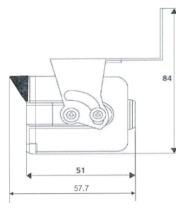

SVMC-13C

Option : Dashboard Mount Bracket for Front View

Dimensions

Product Summary

- 1/3" 1.3Mega Pixels Panasonic CMOS
- AHD : 720P (30fps), HD Resolution
- DNR (Digital Noise Reduction: 3D + 2D)
- WDR (Wide Dynamic Range)
- Defog : Defogging foggy video image
- Extremely reliable power input range (DC10V~DC20V)
- Reverse Polarity Input protection circuit built-in (DC40V)
- Aluminum Die-casting Body
- For Vehicle Indoor Camera
- Audio C-MIC Function : Optional

Major Specifications

* OSD Menu is subject to change without prior notice

Model Name	SVMC-13C
Effective Pixels	1296(H) X 1074(V) approx. 1.33M
Total Pixels	1304(H) X 1074(V) approx. 1.40M
Shutter Speed	Auto / Manual (1/30(1/25) ~1/50000)/ Flk
Image Sensor	1/3" 1.3Mega Panasonic CMOS
Resolution	720p (HD), 30 FPS
Lens	3.6mm Mega Pixel lens
IR LED	N/A
S/N Ratio	More than 48dB (AGC off)
Sens-up	x2 / x4 / x8 / x16 / x32
Min. Illumination	Color DSS: 0.002Lux / BW DSS : 0.001LUX
Smart IR	Off / On
E. Zoom	x1 ~ x8
Defog	On/Off
DNR (3D + 2D)	Off / Low / Middle /High
White Balance	ATW/AWB/INDOOR/OUTDOOR/ MANUAL/AWCàSET
WDR / BLC / HLC	Off/WDR(Low / Middle / High) BLC / HLC
Video Output	AHD CVBS
Power Input	DC 10V ~20V
Power Consumption	Normal : 80mA
Dimension	58 (W) x 57.7 (D) x 84 (H) mm