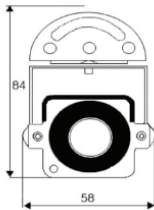

SVMC-13C

Option : Dashboard Mount Bracket for Front View

Dimensions

Product Summary

- 1/3" 1.3Mega Pixels Panasonic CMOS
- AHD : 720P (30fps), HD Resolution
- DNR (Digital Noise Reduction: 3D + 2D)
- WDR (Wide Dynamic Range)
- Defog : Defogging foggy video image
- Extremely reliable power input range (DC10V~DC20V)
- Reverse Polarity Input protection circuit built-in (DC40V)
- Aluminum Die-casting Body
- For Vehicle Indoor Camera
- Audio C-MIC Function : Optional

Major Specifications

* OSD Menu is subject to change without prior notice

Model Name	SVMC-13C
Effective Pixels	1296(H) X 1074(V) approx. 1.33M
Total Pixels	1304(H) X 1074(V) approx. 1.40M
Shutter Speed	Auto / Manual (1/30(1/25) ~1/50000)/ Flk
Image Sensor	1/3" 1.3Mega Panasonic CMOS
Resolution	720p (HD), 30 FPS
Lens	3.6mm Mega Pixel lens
IR LED	N/A
S/N Ratio	More than 48dB (AGC off)
Sens-up	x2 / x4 / x8 / x16 / x32
Min. Illumination	Color DSS: 0.002Lux / BW DSS : 0.001LUX
Smart IR	Off / On
E. Zoom	x1 ~ x8
Defog	On/Off
DNR (3D + 2D)	Off / Low / Middle /High
White Balance	ATW/AWB/INDOOR/OUTDOOR/ MANUAL/AWCàSET
WDR / BLC / HLC	Off/WDR(Low / Middle / High) BLC / HLC
Video Output	AHD CVBS
Power Input	DC 10V ~20V
Power Consumption	Normal : 80mA
Dimension	58 (W) x 57.7 (D) x 84 (H) mm