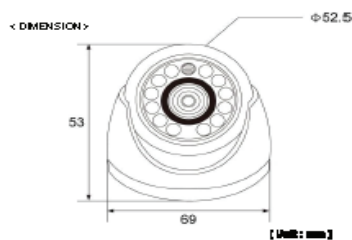

SVDH-1312C**Dimensions****Product Summary**

- 1/3.2", 1.3MP Sony STARVIS RGBW CMOS
- AHD : 720P (30fps), HD Resolution
- Mechanical IR Cut Filter Free, Day & Night
- 2.9mm Fixed Lens, 12 IR LED
- DOL WDR + ATR, High Sensitivity WDR
- Flip : H-Flip, V-Flip, HV Flip
- Extremely Reliable Power Input Range (DC9V ~ DC28V)
- Reverse Polarity Input Protection Circuit Built-in (DC40V)
- For Indoor Driver View

Major Specifications

* OSD Menu is subject to change without prior notice

Model Name	SVDH-1312C
Image Sensor	1/3.2", 1.3Mega Sony STARVIS RGBW CMOS
Total Pixels	1305(H) x 985(V) Approx. 1.29M Pixels
Effective Pixels	1297(H) x 977(V) Approx. 1.27M Pixels
Minimum Illumination (F1.2)	Color : 0.005 Lux (AGC ON) B/W : 0.001 Lux (AGC ON)
Shutter Speed	1/50(1/60) ~ 1/50000 sec
Video Output Mode	AHD 720p (HD Resolution), 30fps
Lens	2.9mm, Mega Pixel Lens
IR LED	12 IR LED
Iris Control	Manual
S/N Ratio	72dB
ATW Range	1800 ~ 10500K
White Balance	ATW / Push / User1 / User2 / Manual / Push Lock
AGC	Min / 6 / 12 / 18 / 24 / 30 / 36 / 42 / 48 / Max
Back Light	Off / BLC / HLC
WDR / ATR	Off / WDR (Low/Middle/High)/ART (Low/Middle/High)
2 DNR	Off / Y-C / Y / C
Day & Night	Auto / Manual
IR LED Control	Off / Auto / Fix
Privacy Masking	Off / On (16 Zone)
Defog	Off / Auto
Flip	Off / H-Flip / V-Flip / HV-Flip
Pict Adjust	Brightness/Contrast/Sharpness/Hue/Color Gain
Power Input	DC 9V ~ DC 28V
Power Consumption	Normal : 80mA (IR LED On : Max. 180mA)
Dimension	69 (W) x 53 (D)